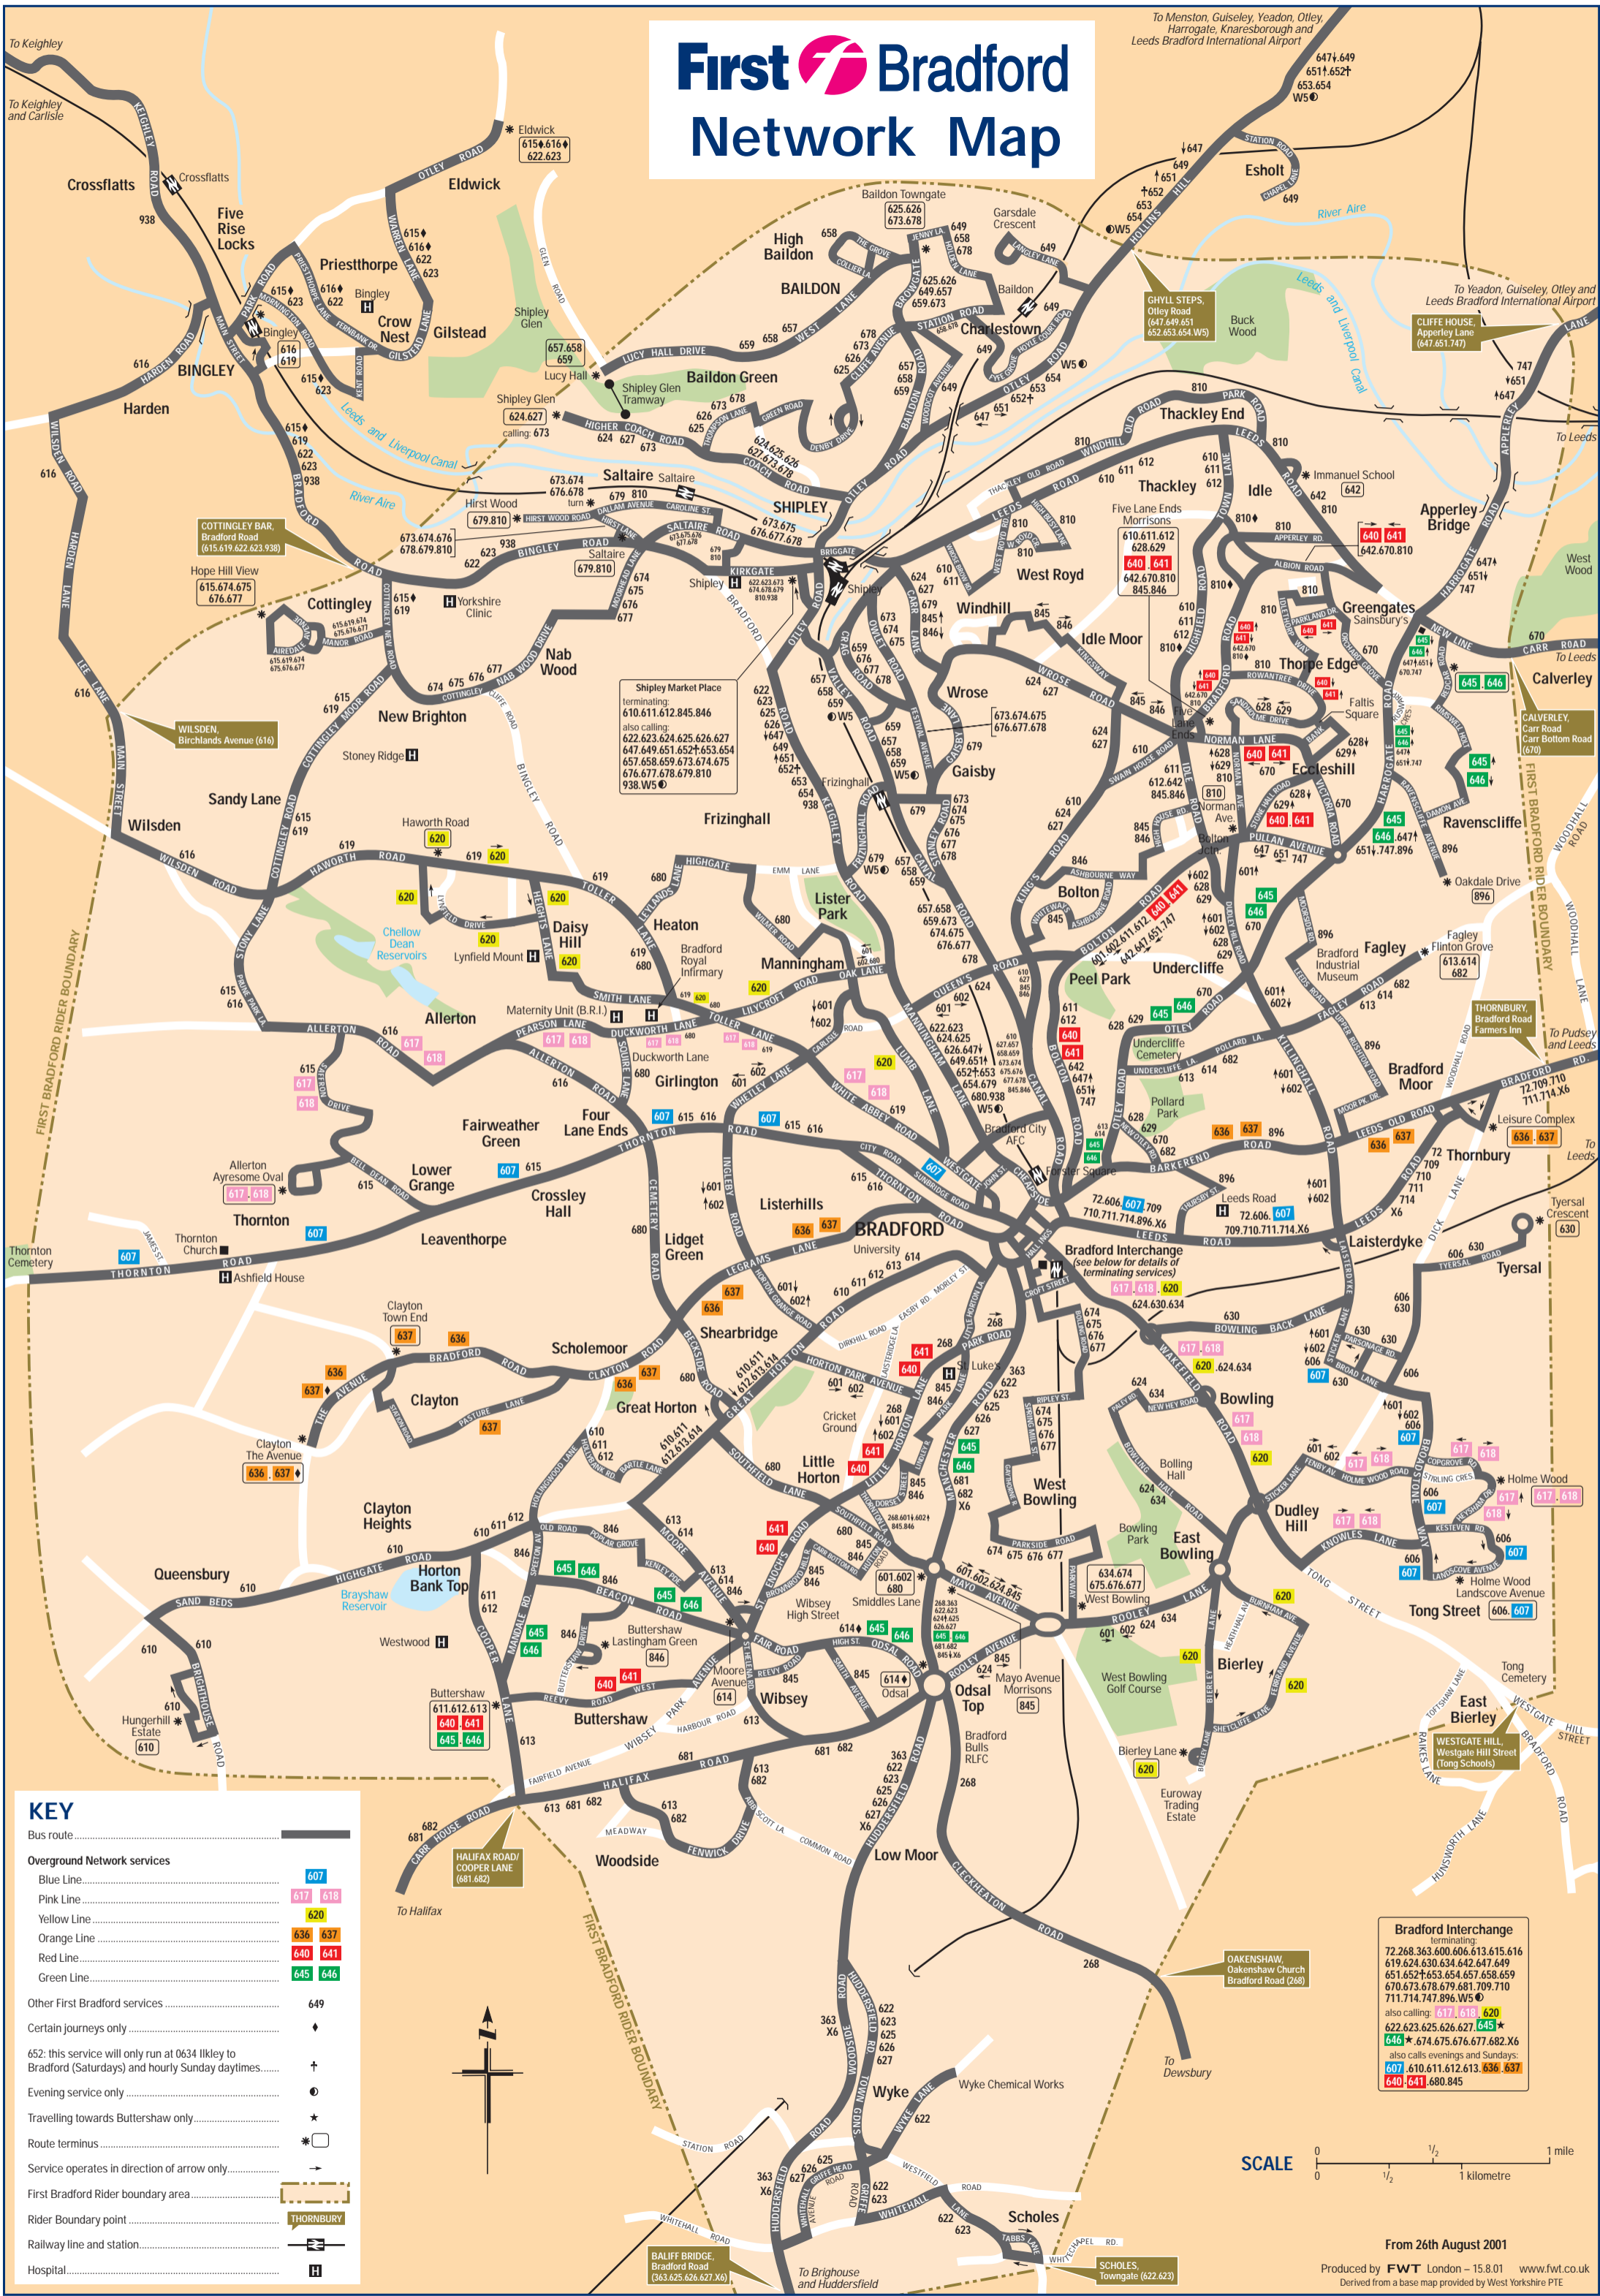

First Bradford Network Map

KEY

Bus route.....

Overground Network services

- Blue Line..... 607
- Pink Line..... 617 618
- Yellow Line..... 620
- Orange Line..... 636 637
- Red Line..... 640 641
- Green Line..... 645 646

Other First Bradford services..... 649

Certain journeys only..... ♦

652: this service will only run at 0634 Ilkley to Bradford (Saturdays) and hourly Sunday daytimes..... †

Evening service only..... ●

Travelling towards Buttershaw only..... *

Route terminus..... □

Service operates in direction of arrow only..... →

First Bradford Rider boundary area.....

Rider Boundary point..... THORNBURY

Railway line and station.....

Hospital..... H

Bradford Interchange terminating:
 72.268.363.600.606.613.615.616
 619.624.630.634.642.647.649
 651.652†.653.654.657.658.659
 670.673.678.679.681.709.710
 711.714.747.896.W5 ●
 also calling: 617 618 620
 622.623.625.626.627.645 *
 646 * 674.675.676.677.682.X6
 also calls evenings and Sundays:
 607 610.611.612.613.636 637
 640 641 680.845